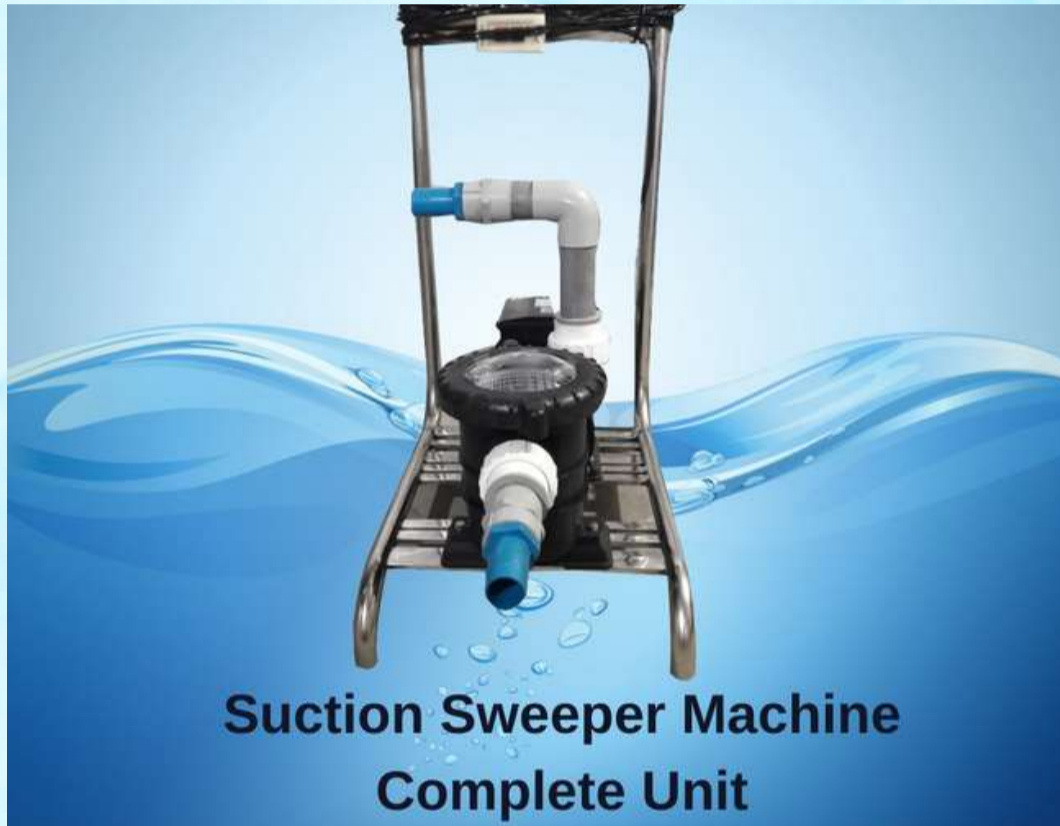

MANUFACTURER OF
SWIMMING POOL EQUIPMENT
AND ACCESSORIES.

+91-9870166752
+91-9560756662
+91-9971664946

info@dswswimmingpool.in

www.dswswimmingpool.com

SUCTION SWEEPER MACHINE COMPLETE UNIT

We offer our clients with a qualitative range of Swimming Pool Suction Sweeper Set. Being in accordance with the required industry standards, these machines are widely used in various swimming pools. These are also stringently checked on various parameters to ensure its durability and longer functional life. Moreover, these are acclaimed by our clients for features such as:

1. Motor Pump 1HP|1.5HP|2HP|3HP
2. Electrical Wire 20 Mtr.
3. On/Off Starter
4. SS Trolley
5. Easy for Operation
6. Pre Filter Basket